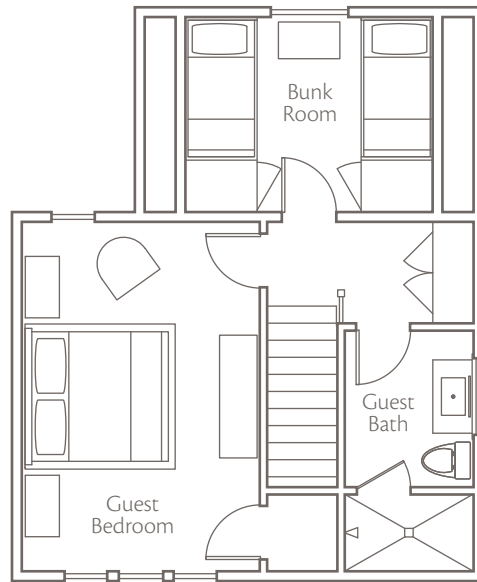

BLACKBERRY
MOUNTAIN

AZALEA GAP HOME – WILD CRABAPPLE

SECOND FLOOR

FIRST FLOOR