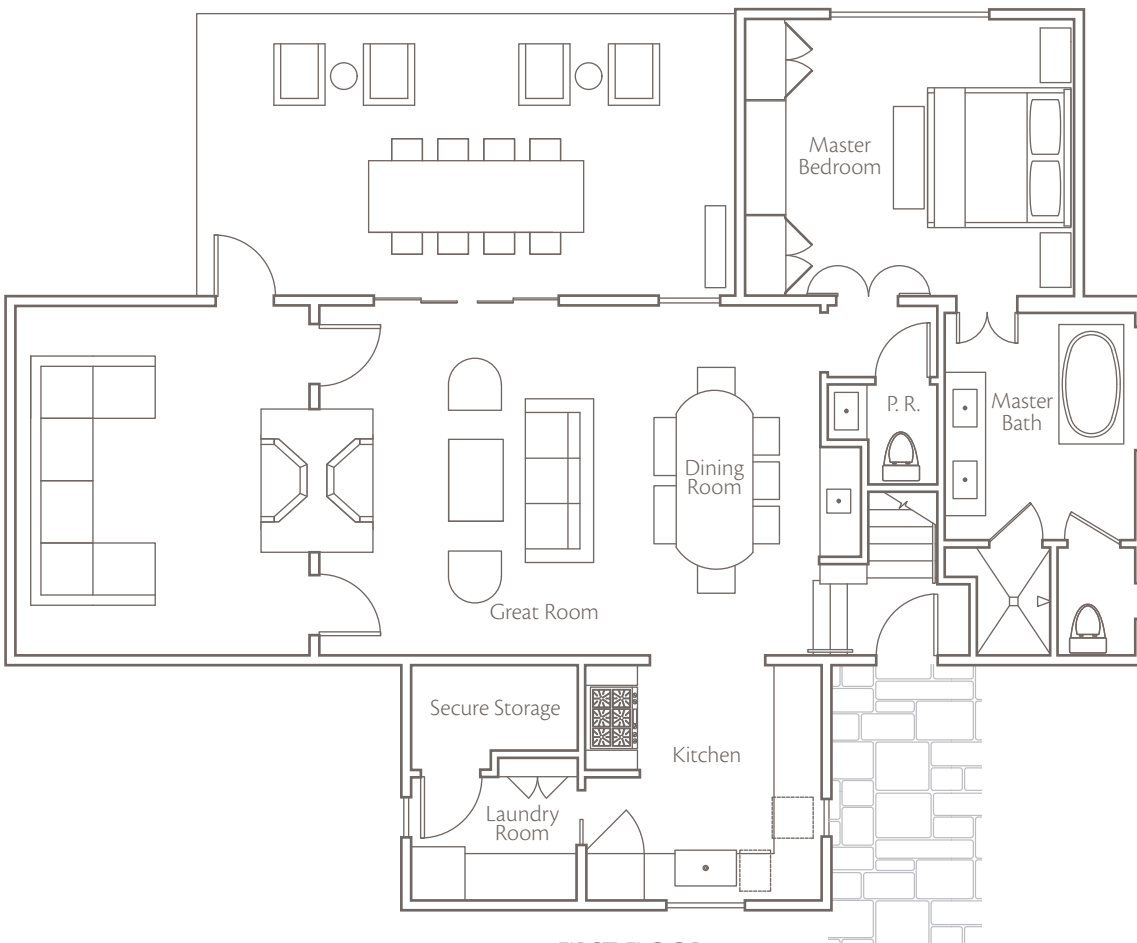

BLACKBERRY
MOUNTAIN

AZALEA GAP HOME – WILD CRABAPPLE

SECOND FLOOR

FIRST FLOOR